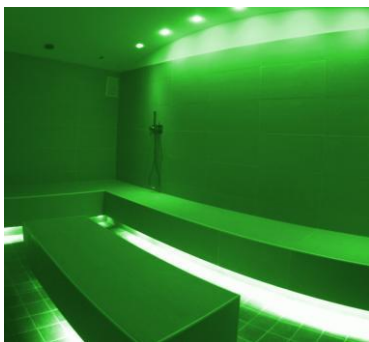

### Services:

**Massages:** awaken and stimulate your inner energy through Massage, an art that involves an active participation of the mind as well as the body

**Emotional Itinerary:** in addition to relaxing, the emotional showers with their combined jets allow you to massage your body, especially the cervical area, decontracting the muscles

**Steam Bath:** is recommended to purify your body, also helping to control blood circulation

**Whirpools:** they help to regain tone and energy and to help our physique to dispose of toxins and liquids. All these benefits are associated with the "continuous massage" of the waterfalls for the cervical, to give greater psycho-physical well-being

**Tepidarium:** here we offer you a dry cabin with benches heated up to 39°, where the heat is distributed over the whole body, allowing the recovery from daily stress

**Sauna:** high temperatures ranging from 80° to 100° allow you to regenerate your organism